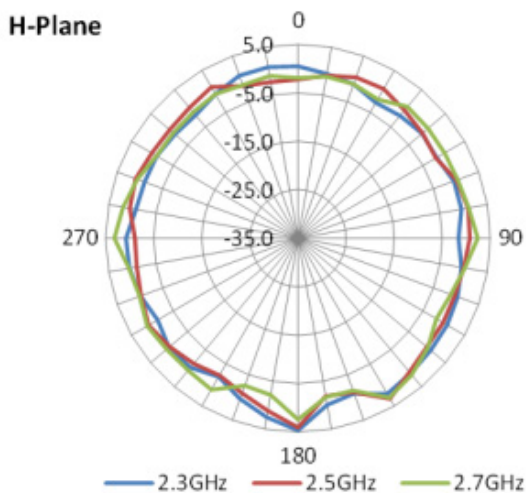

2300 - 2700Hz Antenna 1 - Vertical Port