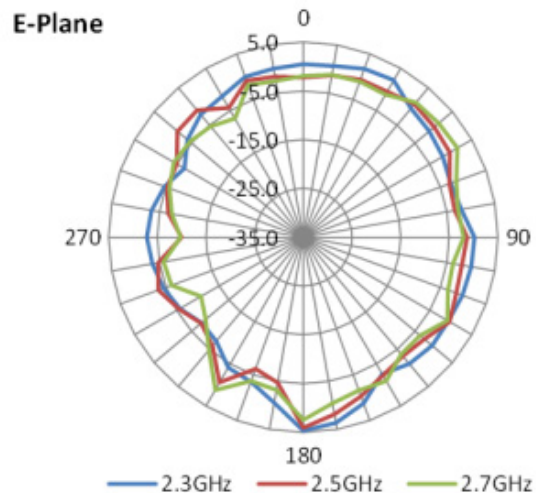

2300 - 2700Hz Antenna 1 - Vertical Port