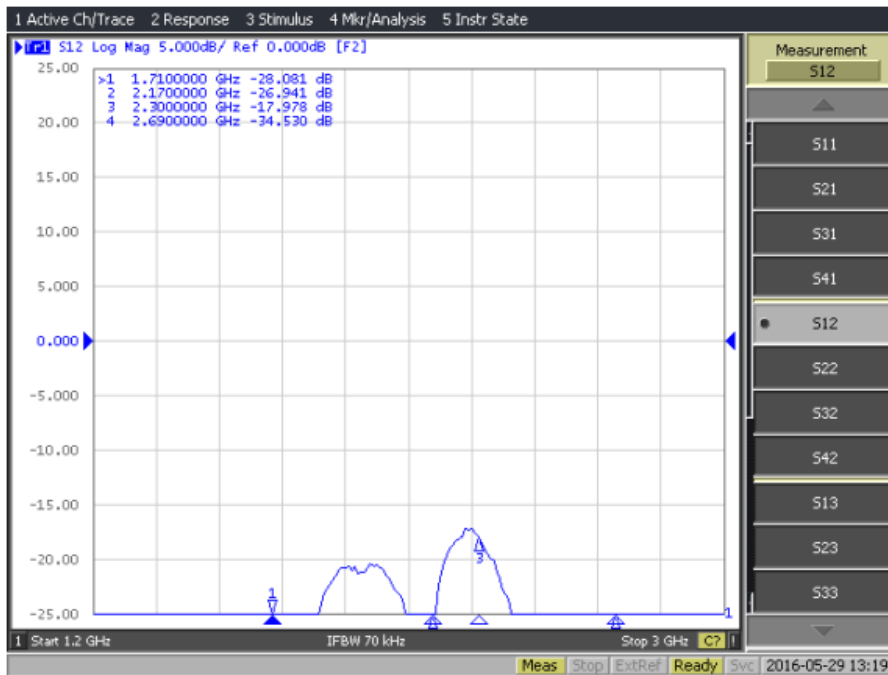

Tango 421

3G/4G/WiFi Ceiling mounted, weather resistant, 2 port MiMo diversity Antenna

Isolation