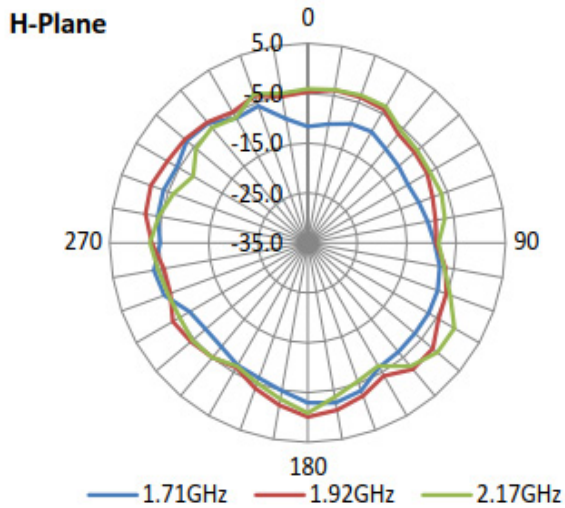

Tango 421

3G/4G/WiFi Ceiling mounted, weather resistant, 2 port MiMo diversity Antenna

1710 - 2170MHz Antenna 2 - Horizontal Port