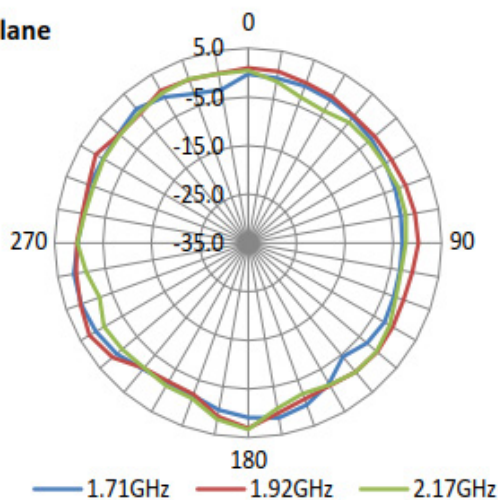

Radiation Patterns

1710 - 2170MHz Antenna 1 - Vertical Port

H-Plane