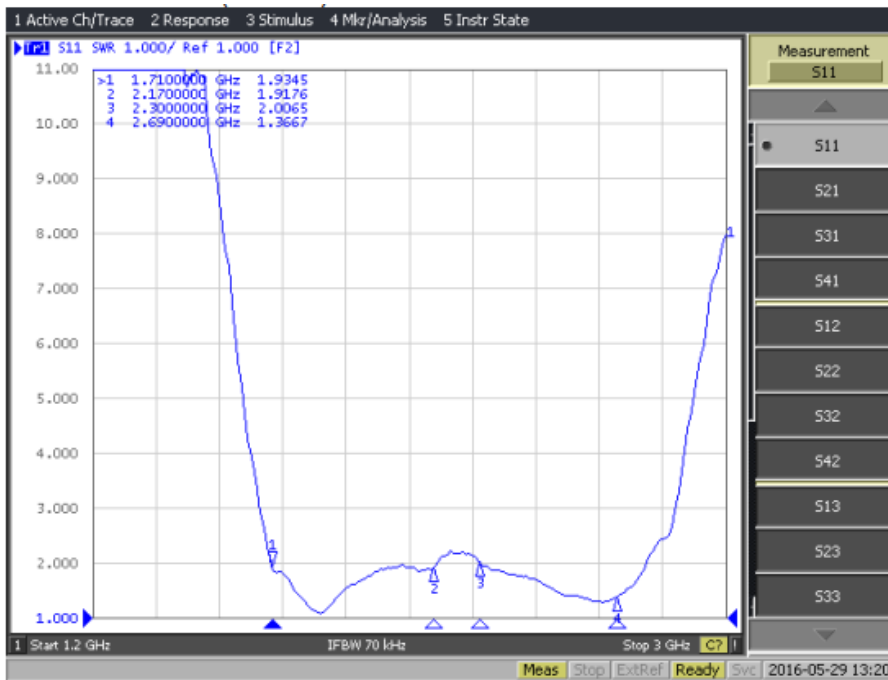

Tango 421

3G/4G/WiFi Ceiling mounted, weather resistant, 2 port MiMo diversity Antenna

VSWR Antenna 1 - Vertical