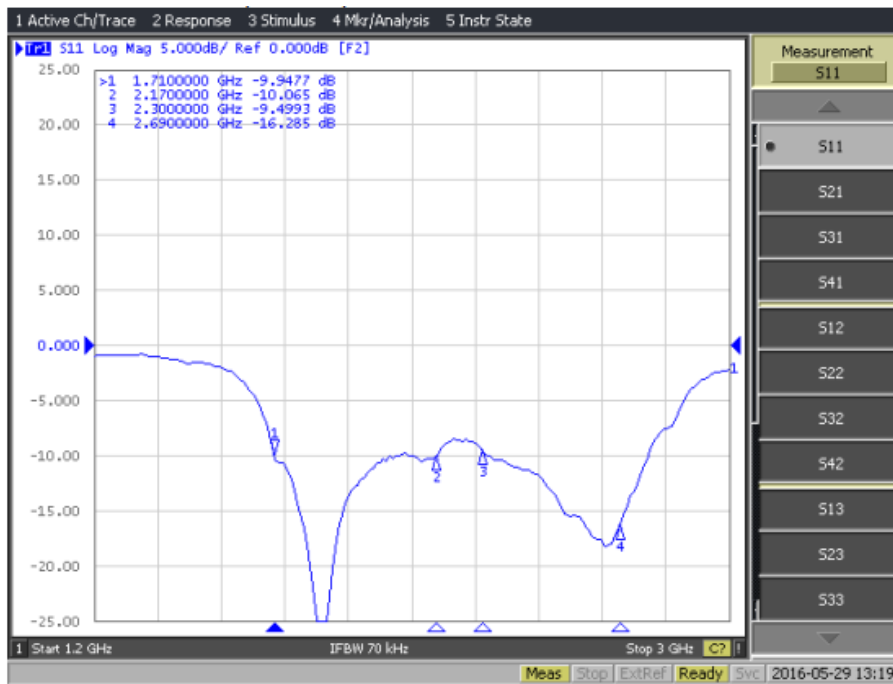

Tango 421

3G/4G/WiFi Ceiling mounted, weather resistant, 2 port MiMo diversity Antenna

Return Loss Antenna 1 - Vertical