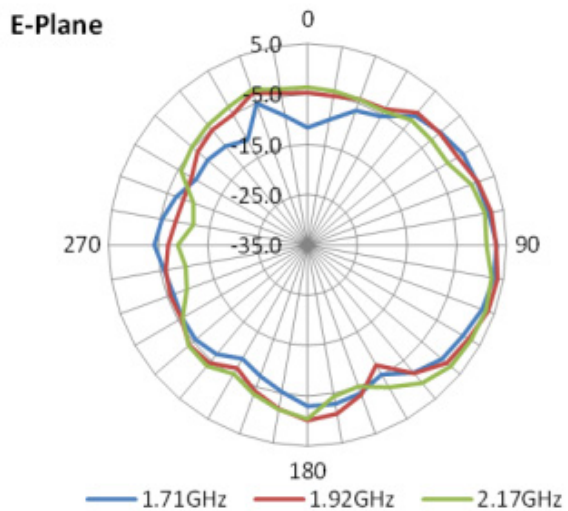

Tango 421

3G/4G/WiFi Ceiling mounted, weather resistant, 2 port MiMo diversity Antenna

1710 - 2170MHz Antenna 2 - Horizontal Port