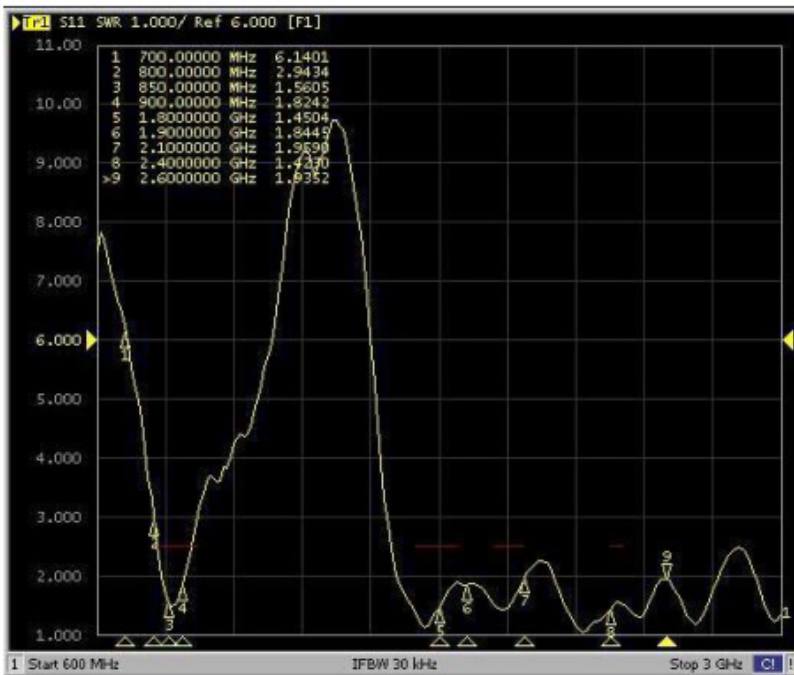

Tango 48

ISM/3G/4G Mini screw panel mount Antenna

Electrical Specifications

Impedance:	50 Ohm
VSWR:	≤ 2
Peak Gain:	2.16dBi
Frequency Range:	868/915/1710/2100/2600MHz
Max Input Power:	60W
Polarization:	Vertical

Mechanical Specifications

Dimensions:	$\varnothing$ 24 x 130mm
Operating Temperature:	-45 - +75°C
Storage Temperature:	-45 - +75°C
Cable:	RG174
Connector:	SMA Male
Mounting Method:	Screw M12 thread

VSWR

Ordering Details

Part Number	Description
TANGO48/2.5M/SMAM/S/S/17	ISM/3G/4G Mini screw panel mount Antenna